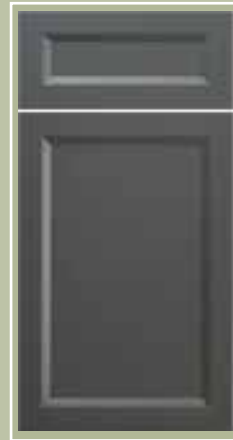

Door Profiles

Shaker Series

Shaker Ogee

Shaker Shallow

Shaker Bevel

Shaker Wide

5 Piece Series

Metallic Frame w/ Insert